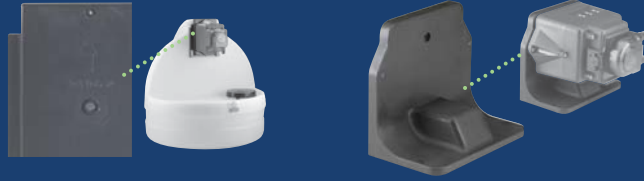

### Effortless Tube Replacement

The patented quick release pump head design offers effortless tube replacement plus a solid one piece tube construction.

Fixed Speed

Variable Speed

- Self-priming to 25 feet (7.6 m)
- Can run dry
- Output reproducibility  $\pm$  5%
- 4 lbs (1.8 kg)
- 5.2 x 4.4 x 5.9 in. (13.2 x 9.1 x 14.9 cm)

**Mounting Kit EC303**  
For Stenner Tank or wall mount

**Stand EC304**  
For horizontal display or wall mount  
*Vertical mount required for wet environments.*

Optional mounting accessories sold separately

**Econ FX Flow Rate Output Charts**

Item Number Prefix	Pump Tube	Roller Assembly	Gallons per Day	Pressure psi	Liters per Day	Pressure bar
<b>E10FXA</b>	A	White	7.4	25	28.0	1.7
<b>E10FXB</b>	B	White	14.0	25	52.9	1.7
<b>E20FXB</b>	B	White	24.8	25	93.7	1.7
<b>E20FXC</b>	C	White	38.8	25	146.7	1.7
<b>E10FXH</b>	H	Black	14.0	80	52.9	5.5
<b>E20FXH</b>	H	Black	23.5	80	88.8	5.5