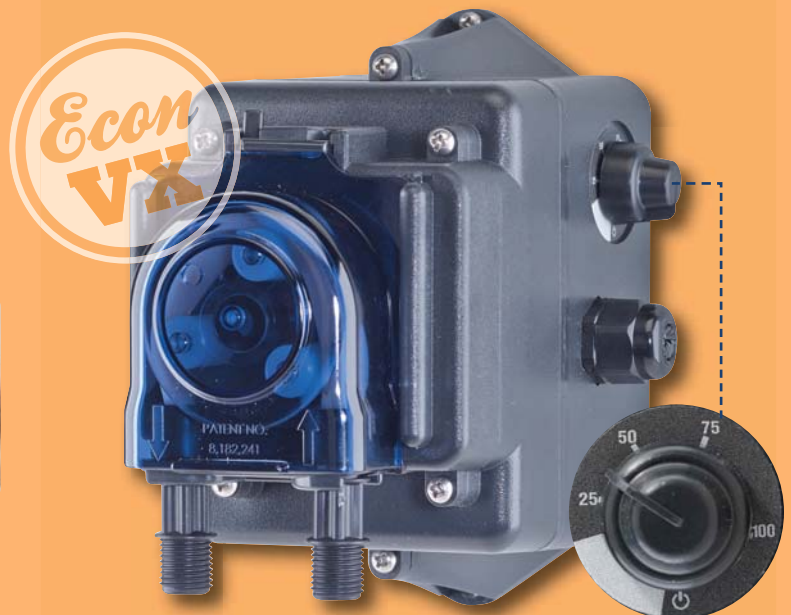

## WITH A COMPACT PUMP

The Econ FX and Econ VX are ideal for light duty applications in swimming pools, food & beverage, metal finishing, irrigation & horticulture and more.

- Internal power supply
- Wall mountable
- cULus for indoor/outdoor use
- CE listed

### Effortless Tube Replacement

The patented quick release pump head design offers effortless tube replacement plus a solid one piece tube construction.

Fixed Speed

Variable Speed

- Self-priming to 25 feet (7.6 m)
- Can run dry
- Output reproducibility  $\pm$  5%
- 4 lbs (1.8 kg)
- 5.2 x 4.4 x 5.9 in. (13.2 x 9.1 x 14.9 cm)

**Mounting Kit EC303**  
For Stenner Tank or wall mount

**Stand EC304**  
For horizontal display or wall mount  
*Vertical mount required for wet environments.*

Optional mounting accessories sold separately