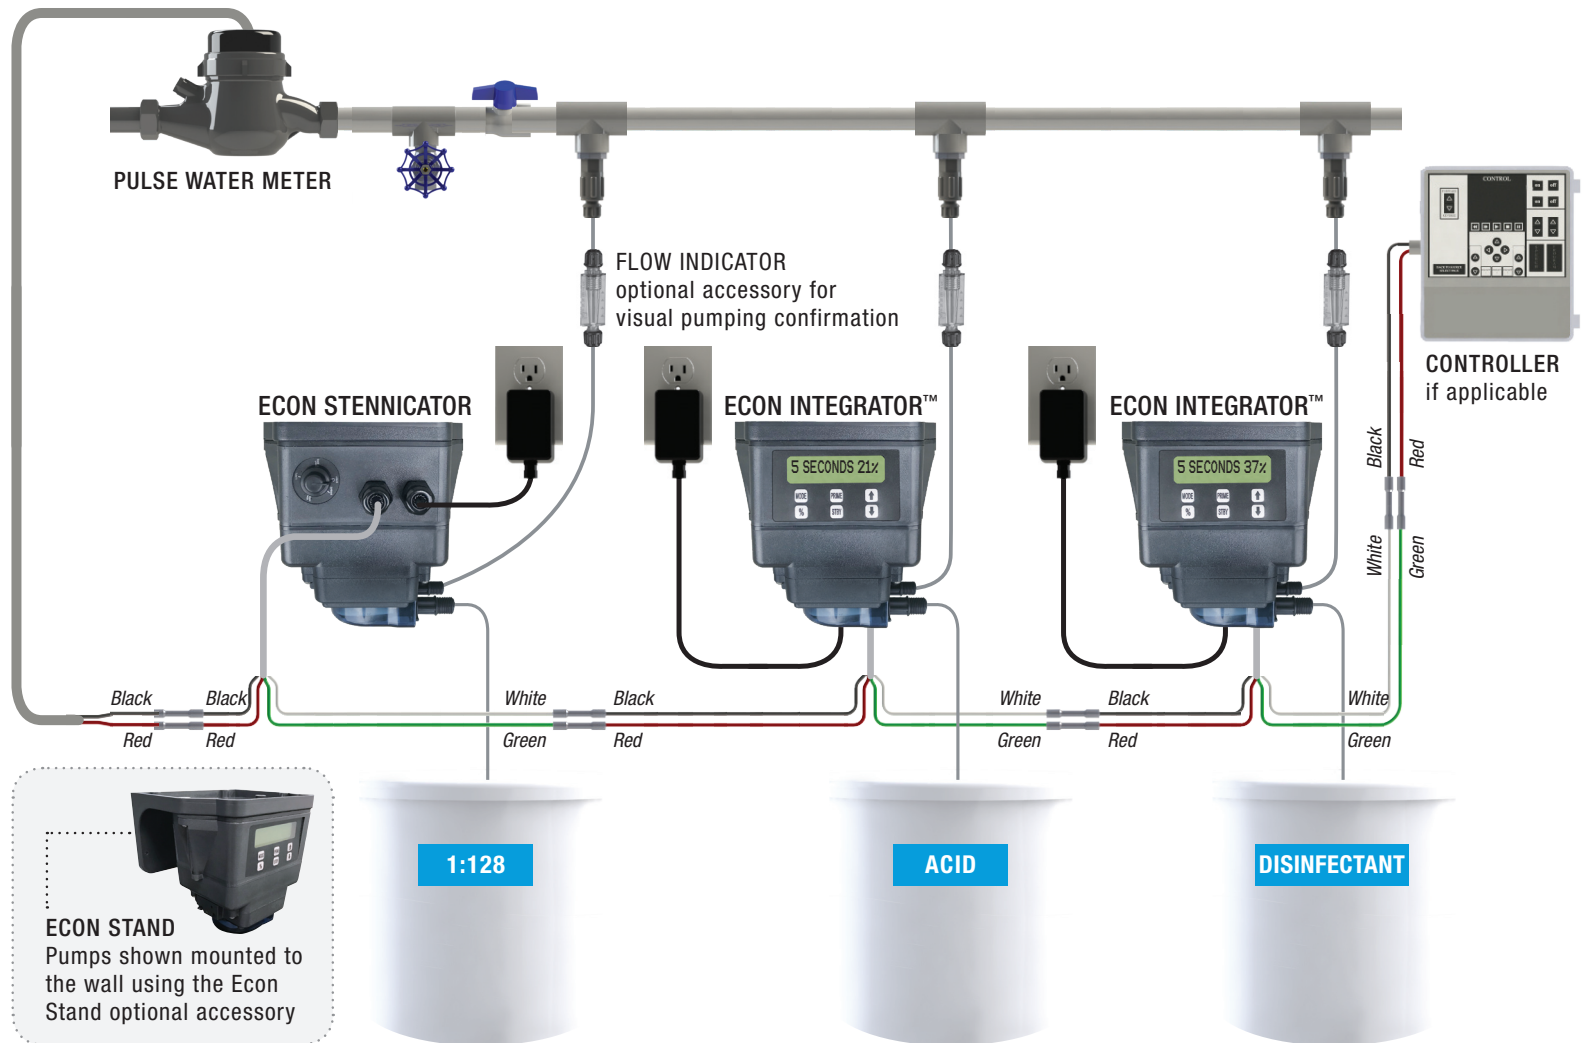

RELAY WIRING DIAGRAM FOR POULTRY OPERATIONS

WARNING TO BE INSTALLED AND MAINTAINED BY PROPERLY TRAINED PROFESSIONAL INSTALLER ONLY. READ MANUAL & LABELS FOR ALL SAFETY INFORMATION & INSTRUCTIONS.

This information is not intended for specific application purposes. Stenner Pump Company reserves the right to make changes to prices, products, and specifications at any time without prior notice.